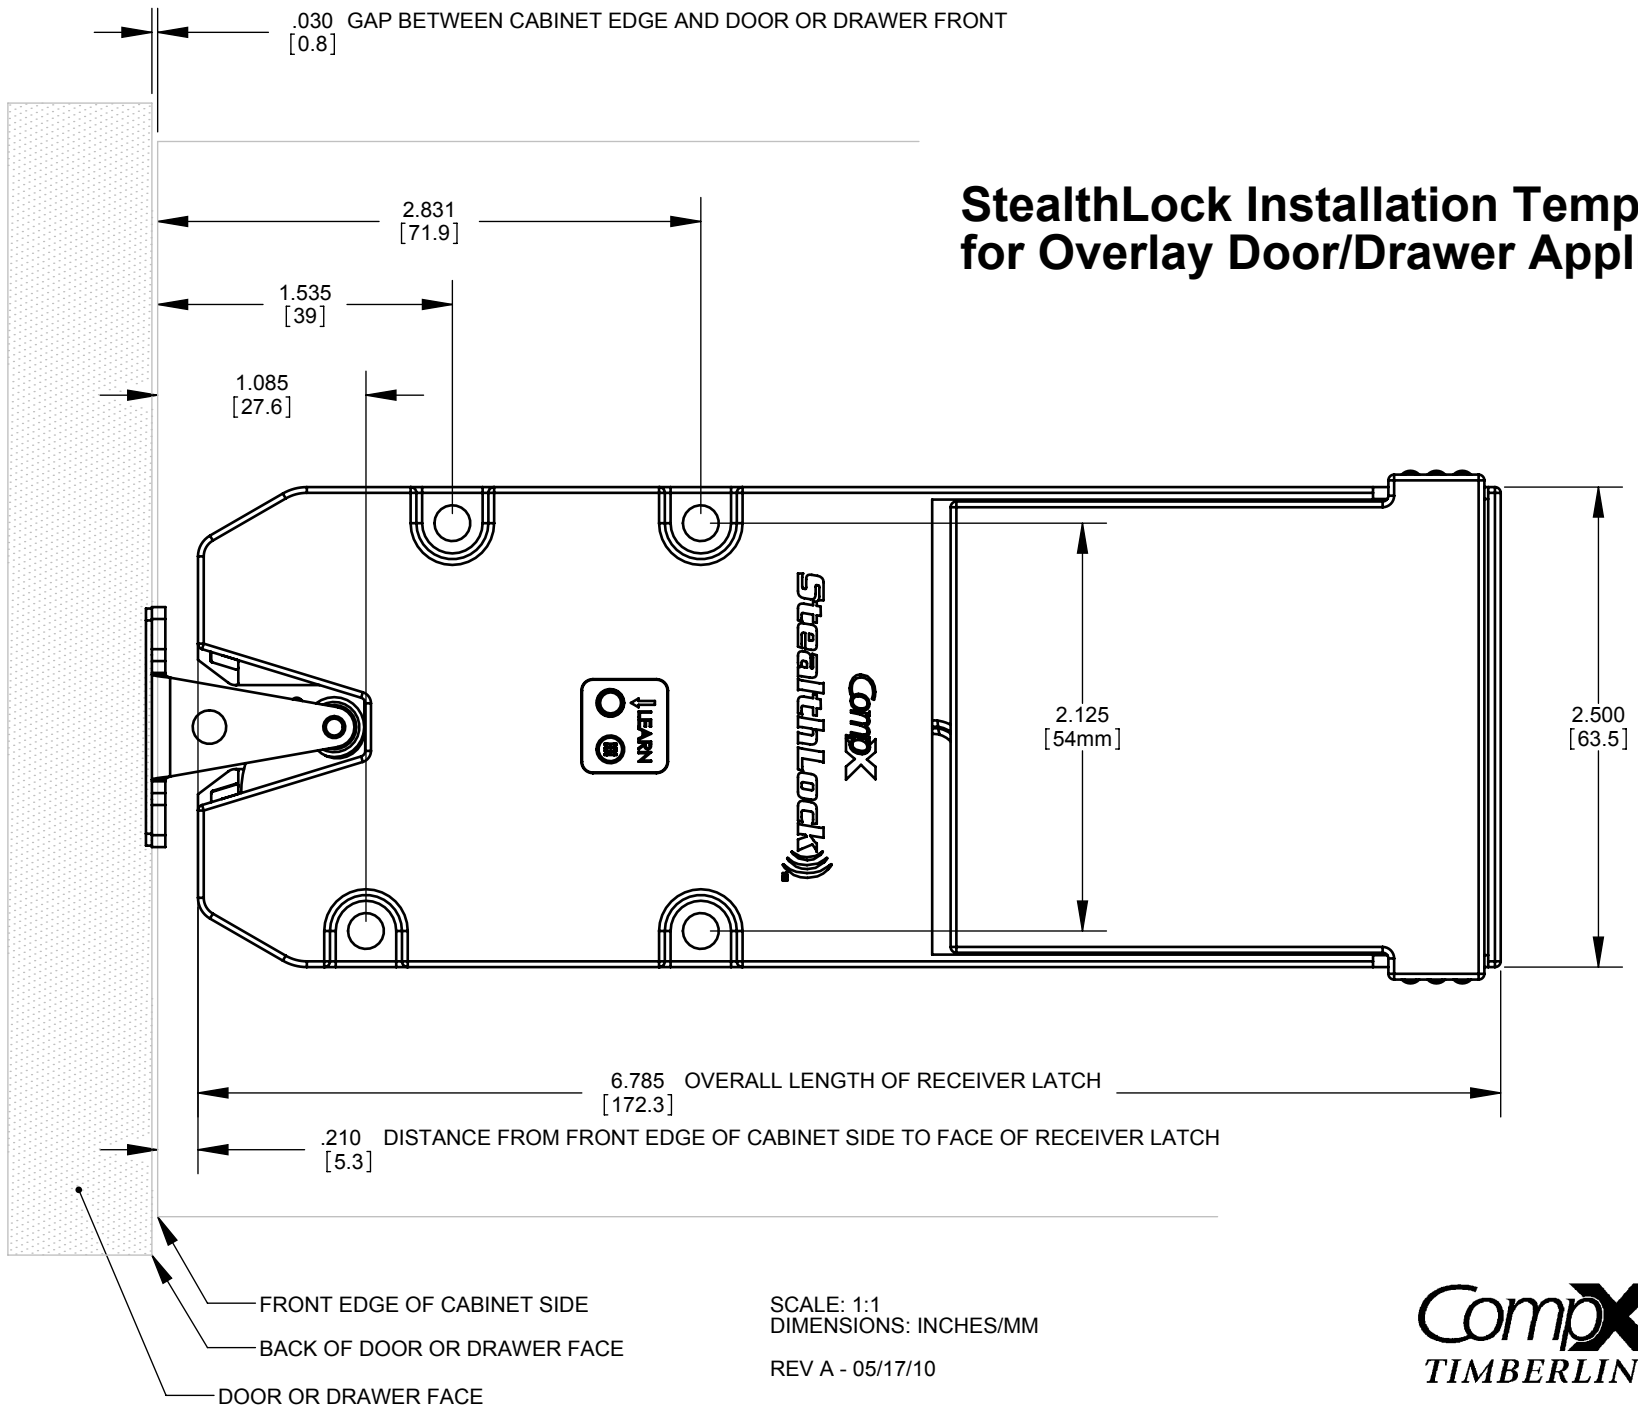

StealthLock Installation Template for Overlay Door/Drawer Applications

SCALE: 1:1
DIMENSIONS: INCHES/MM
REV A - 05/17/10

CompX
TIMBERLINE