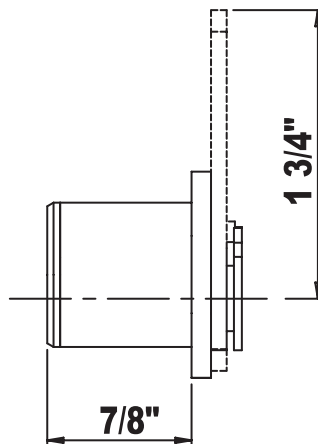

C8188 PIN TUMBLER DRAWER

LOCKED POSITION

**MOUNTING
HOLE**