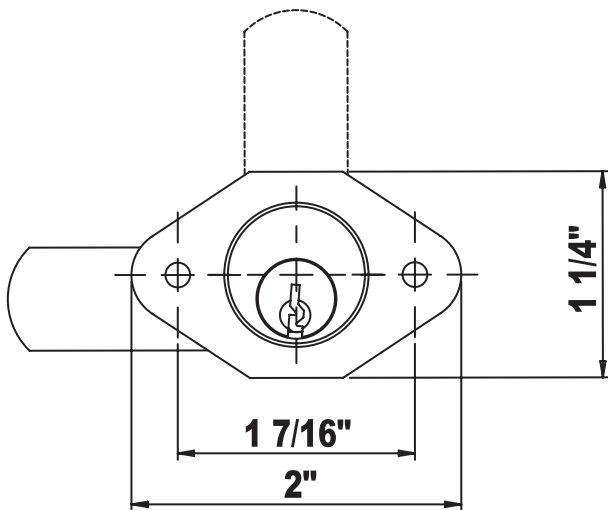

C8188 PIN TUMBLER DRAWER

LOCKED POSITION

**MOUNTING
HOLE**