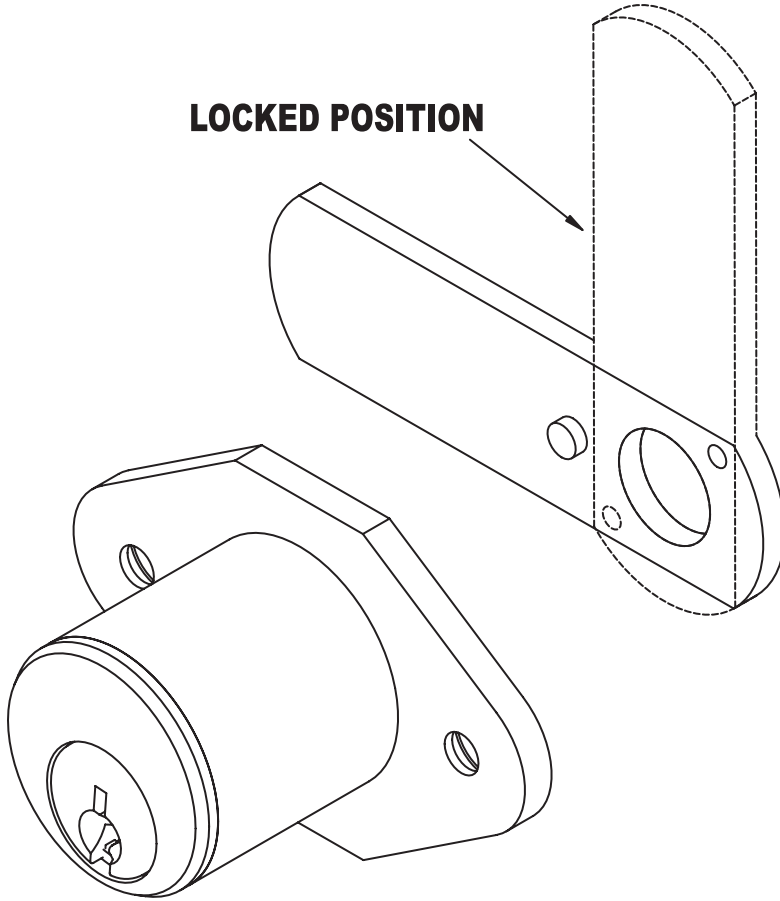

C8188 PIN TUMBLER DRAWER

LOCKED POSITION

**MOUNTING
HOLE**